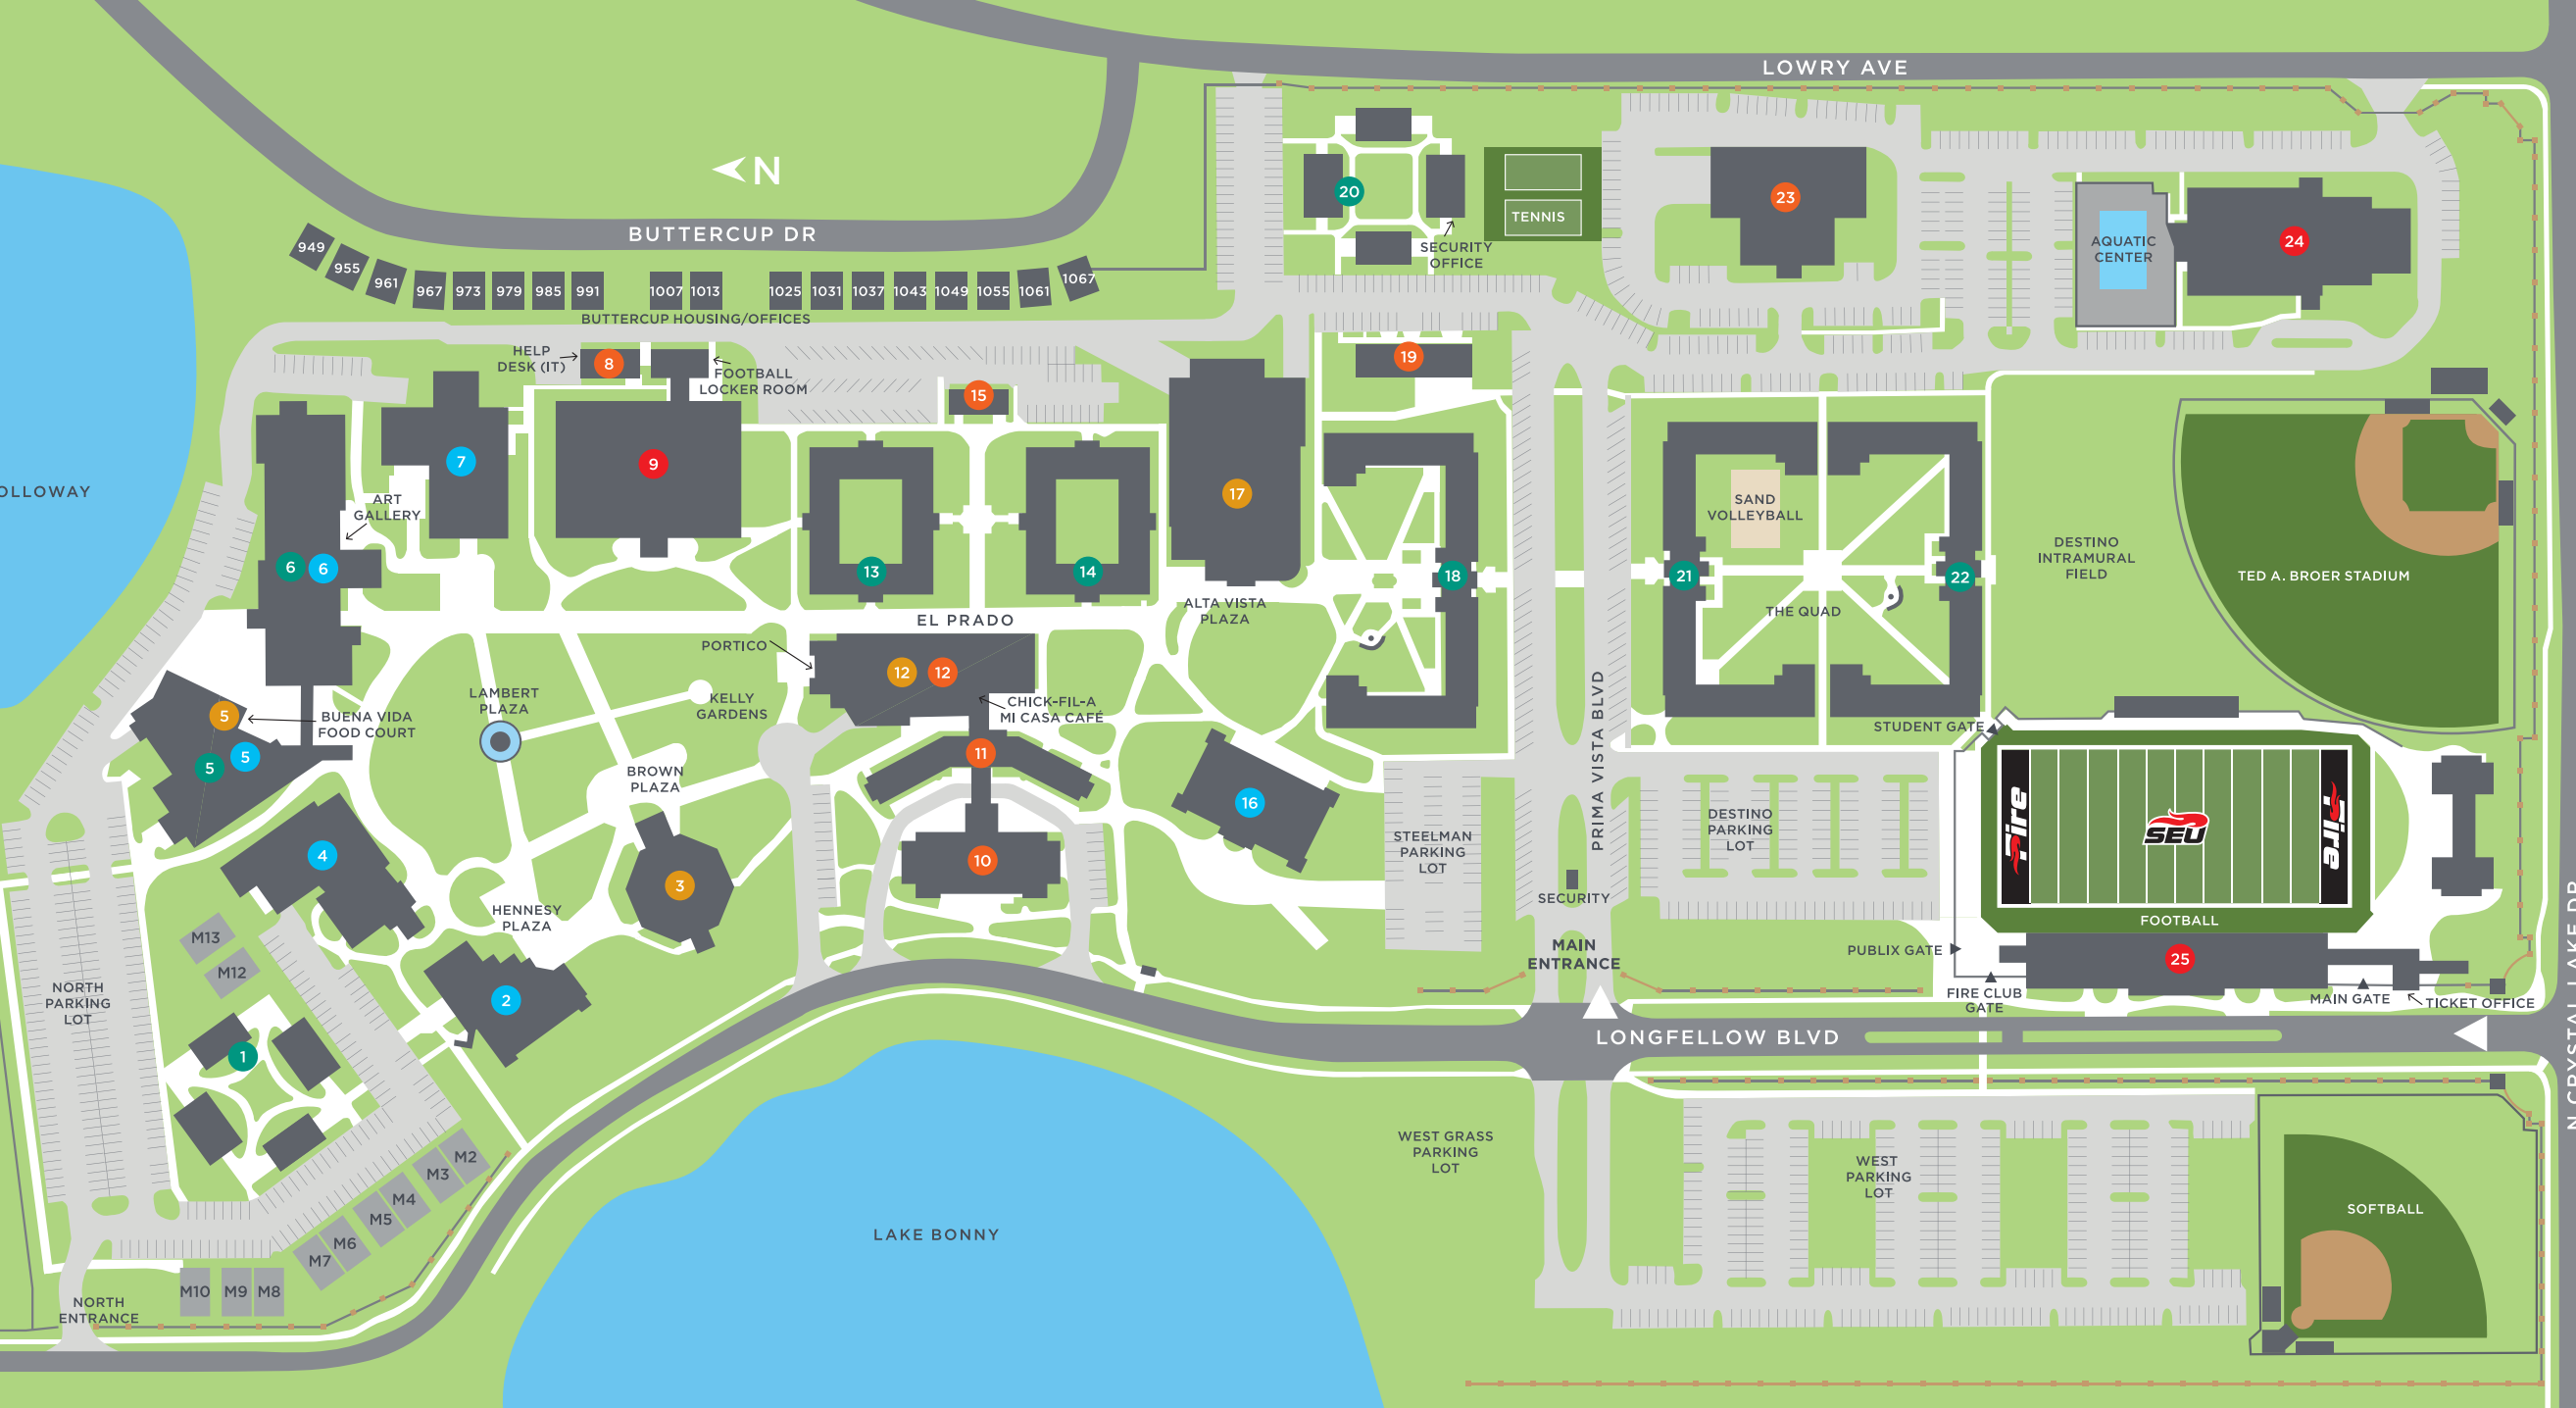

Welcome to our campus!

LAKE HOLLOWAY

RESIDENCE HALLS

- 5 Buena Vida West (Floors 2, 3, 4)
  - 6 Buena Vida East (Floors 3, 4)
  - 13 Bauer Hall
  - 14 Bethany Hall
  - 18 Aventura Hall
  - 22 Destino Hall
  - 21 Esperanza Hall
  - 20 South Pointe
  - 1 Valencia
- Plus Buttercup Housing

DINING & COMMUNITY SPACES

- 3 Bush Chapel
  - 5 Buena Vida West Food Court
  - 12 Pansler Alumni-Student Union (Portico Coffeehouse, Mi Casa Café, Chick-fil-A, The Market)
  - 17 Tuscana Ristorante
- Plus  
Alta Vista Plaza  
Brown Plaza  
Hennessy Plaza  
Kelly Gardens  
Lambert Plaza  
Steelman Patio  
The Quad