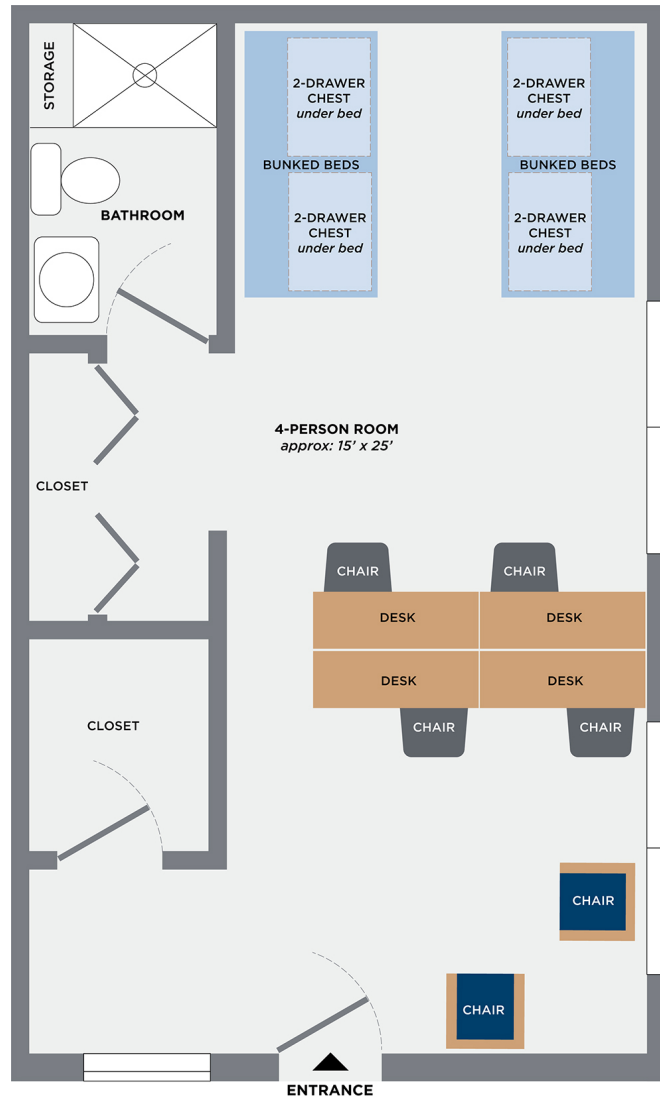

South Pointe or Valencia: **Four-Person Studio**

Residence Hall Features

- Four-person studio
- Bathroom: Shared in-suite
- Courtyard area
- Internet access
- Complete furnishings
- Air conditioning
- Common areas
- Laundry facilities
- Secure swipe card access

South Pointe or Valencia: Five-Person Studio

Residence Hall Features

- Five-person studio
- Bathroom: Shared in-suite
- Courtyard area
- Internet access
- Complete furnishings
- Air conditioning
- Common areas
- Laundry facilities
- Secure swipe card access