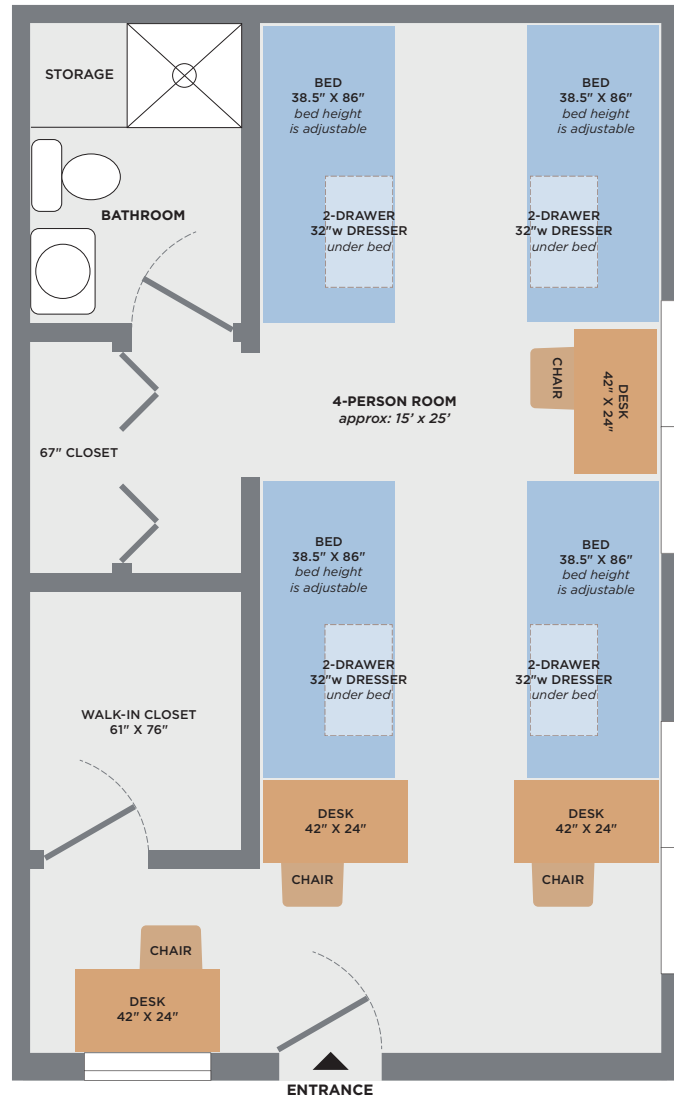

South Pointe or Valencia: Four-Person Studio

Residence Hall Features

- Four-person studio
- Bathroom: Shared in-suite
- Courtyard area
- Cable and internet access
- Complete furnishings
- Air conditioning
- Common areas
- Laundry facilities
- Weekly housekeeping
- Secure swipe card access

South Pointe or Valencia: Five-Person Studio

Residence Hall Features

- Five-person studio
- Bathroom: Shared in-suite
- Courtyard area
- Cable and internet access
- Complete furnishings
- Air conditioning
- Common areas
- Laundry facilities
- Weekly housekeeping
- Secure swipe card access